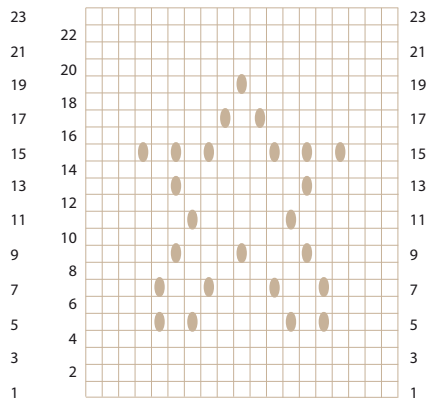

HEART MOTIF

□ = 1 double crochet ● = bobble

STAR MOTIF

Each square corresponds to 1 st and 1 row