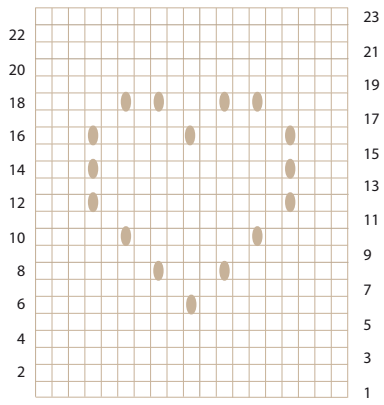

HEART MOTIF

□ = 1 double crochet ● = bobble

STAR MOTIF

Each square corresponds to 1 st and 1 row